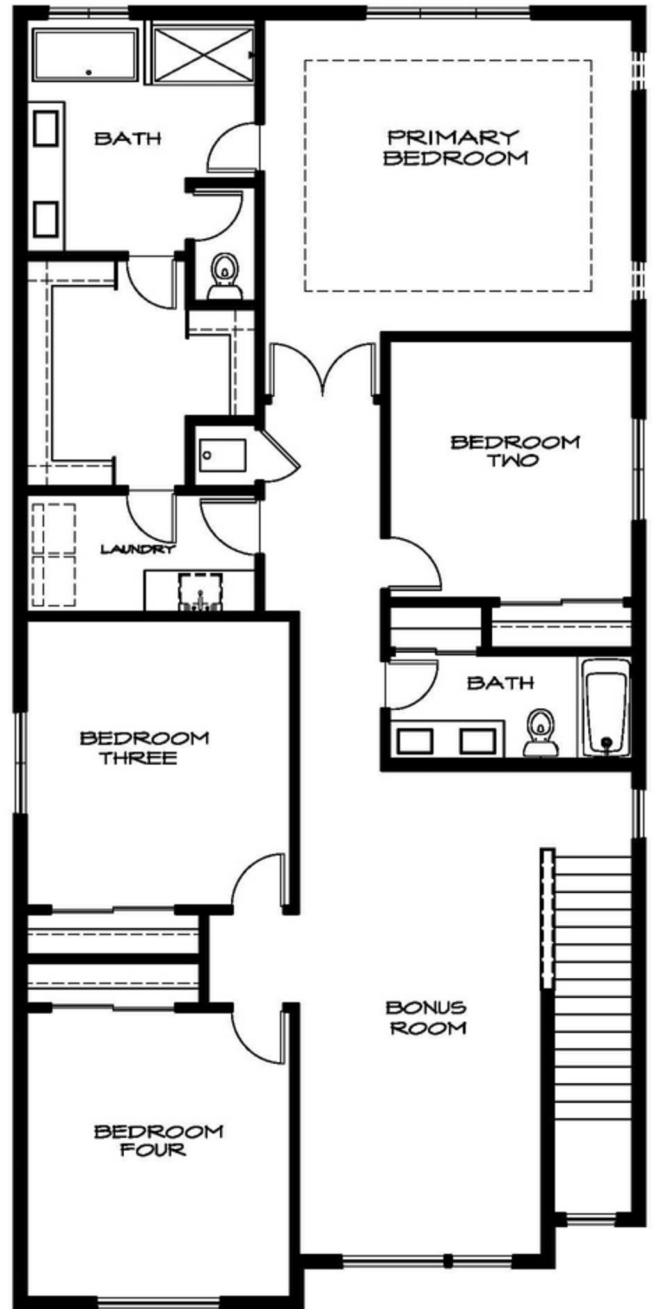

# THE KINGSTON

2,977 Square Feet • 5 Bedrooms • 2.75 Baths

For reference only; actual floorplan may vary. Seller reserves right to make changes without notice.