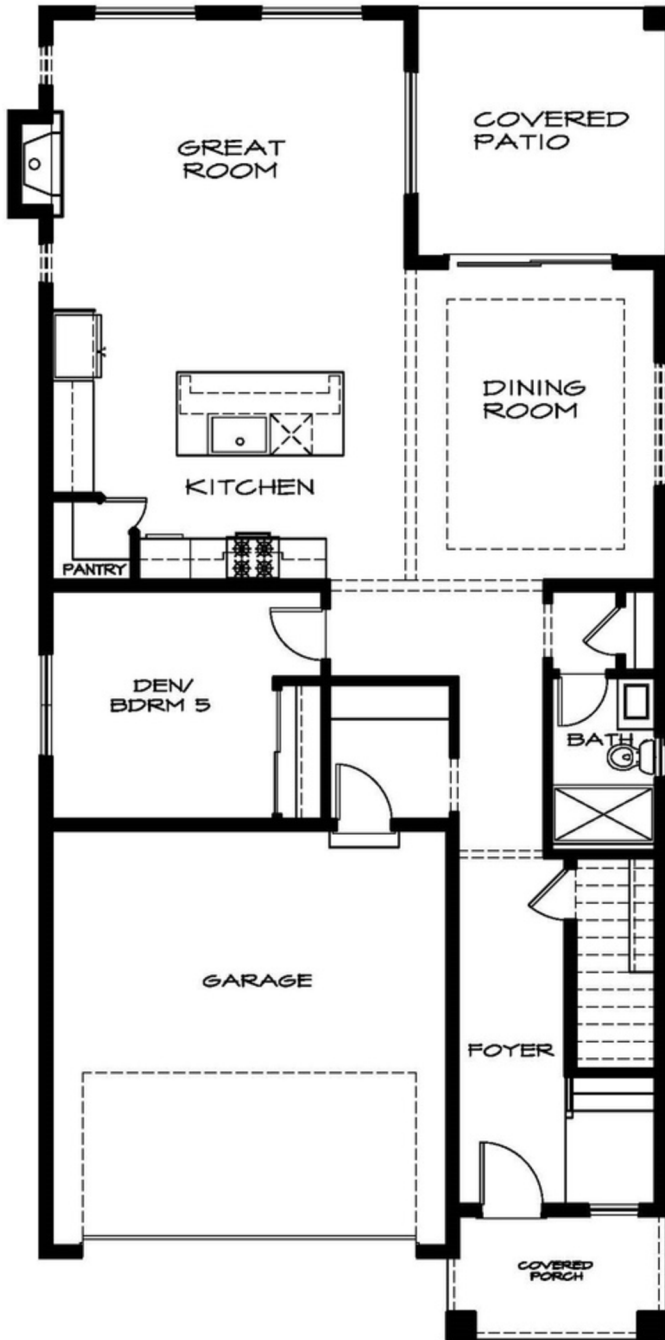

# THE KINGSTON

2,977 Square Feet • 5 Bedrooms • 2.75 Baths

For reference only; actual floorplan may vary. Seller reserves right to make changes without notice.