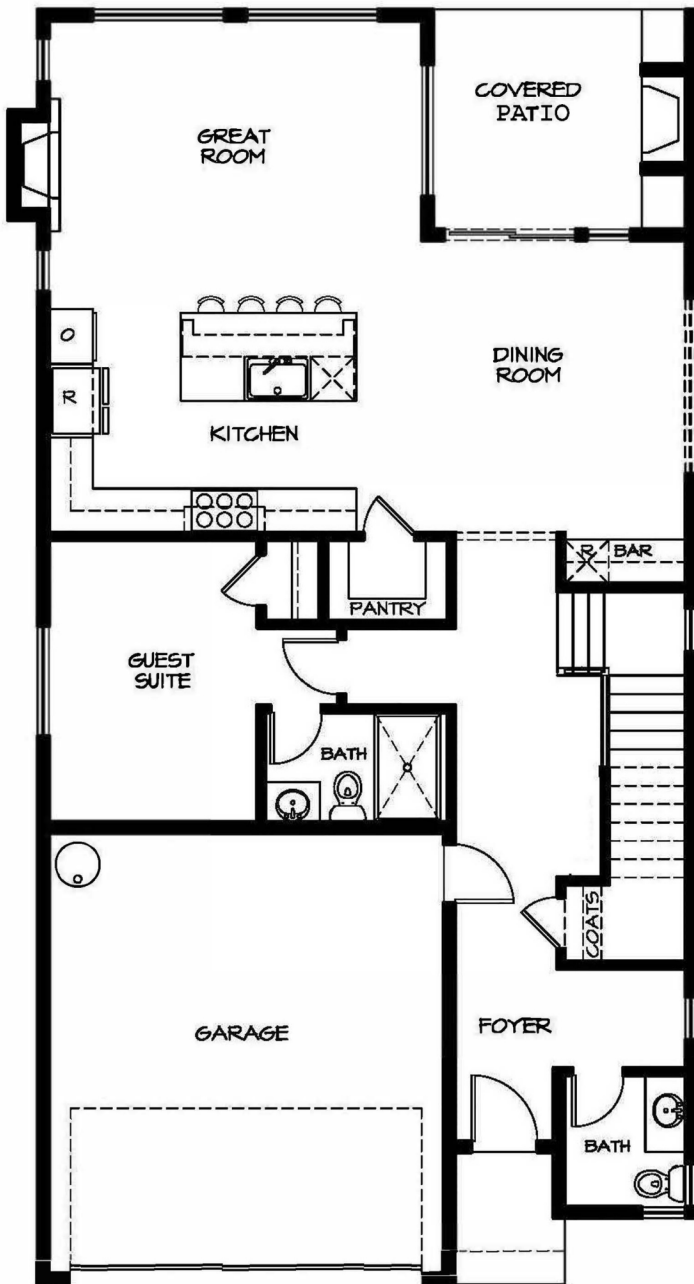

# THE STERLING B

2,923 Square Feet • 5 Bedrooms • 4 Baths

For reference only; actual floorplan may vary. Seller reserves right to make changes without notice.