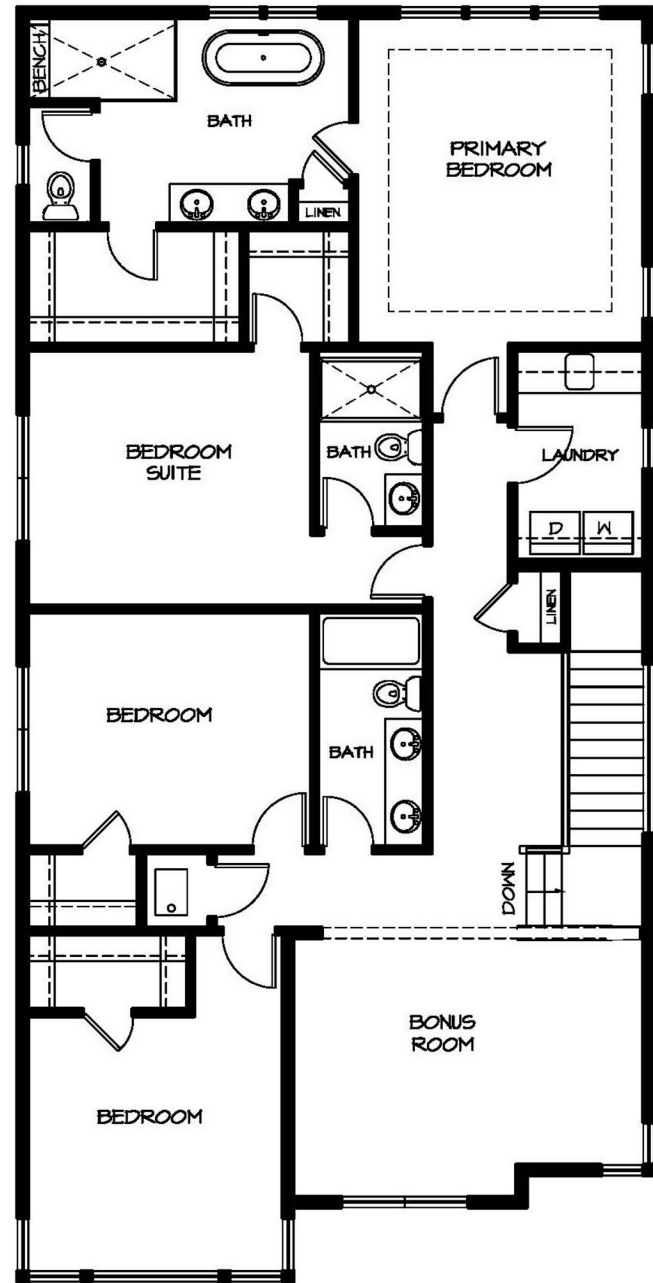

# THE STERLING B

2,923 Square Feet • 5 Bedrooms • 4 Baths

For reference only; actual floorplan may vary. Seller reserves right to make changes without notice.