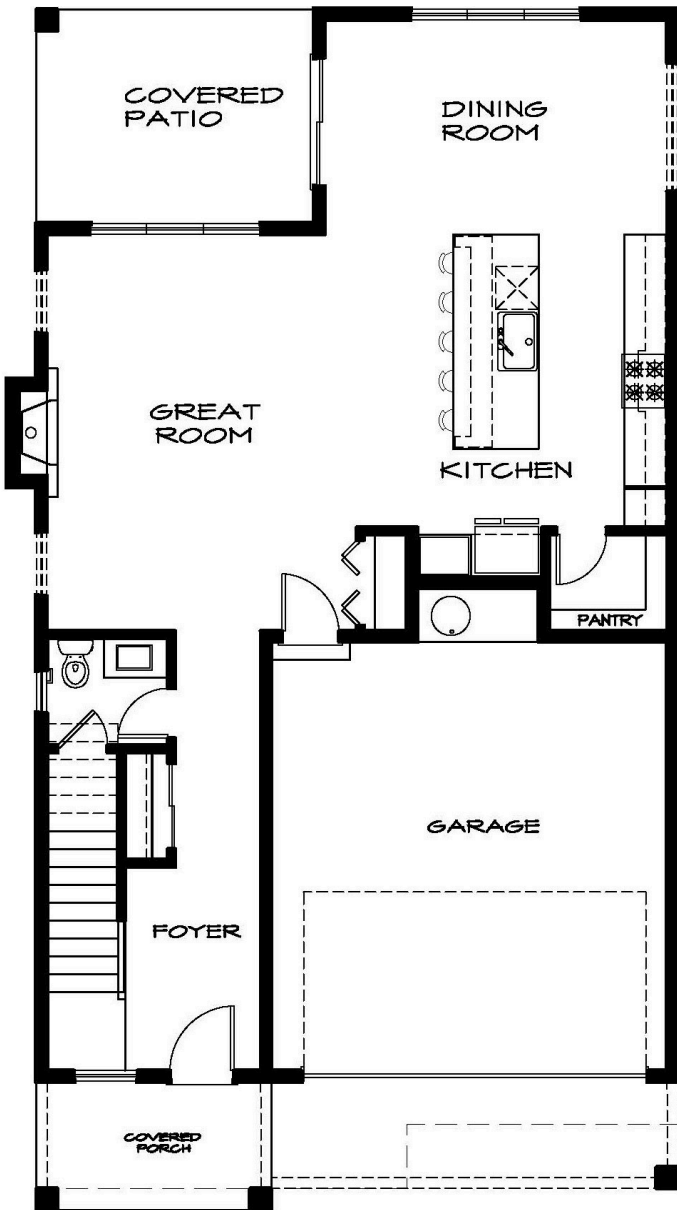

# THE SPRINGFIELD C

2,500 Square Feet • 4 Bedrooms • 2.5 Baths

For reference only; actual floorplan may vary. Seller reserves right to make changes without notice.