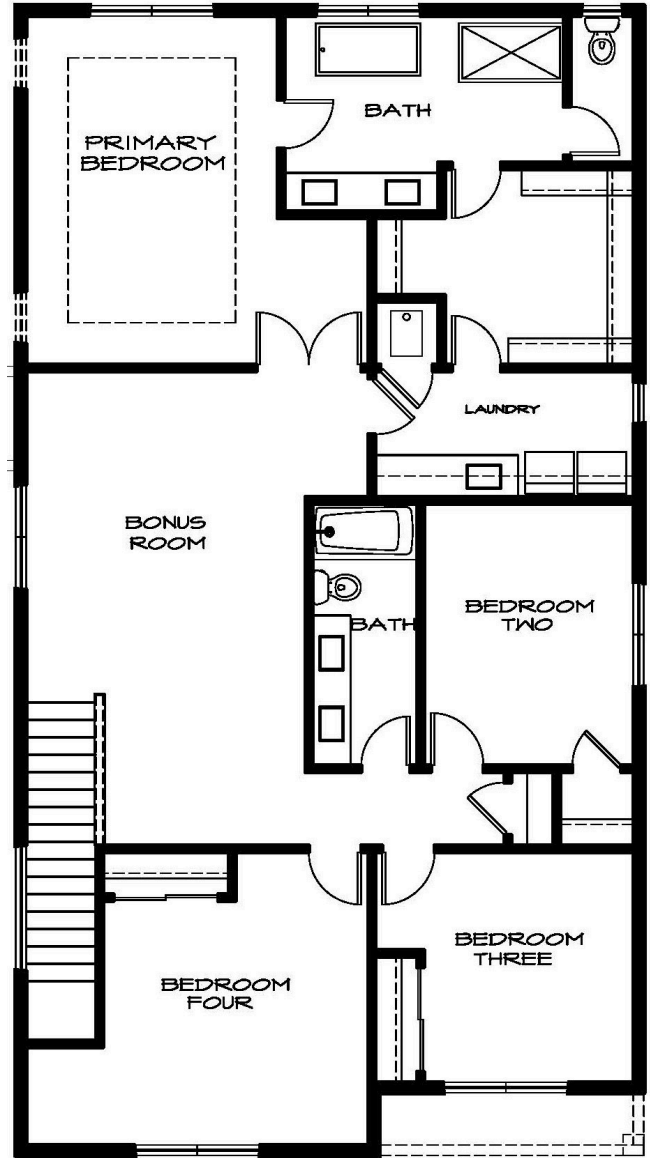

# THE SPRINGFIELD C

2,500 Square Feet • 4 Bedrooms • 2.5 Baths

For reference only; actual floorplan may vary. Seller reserves right to make changes without notice.