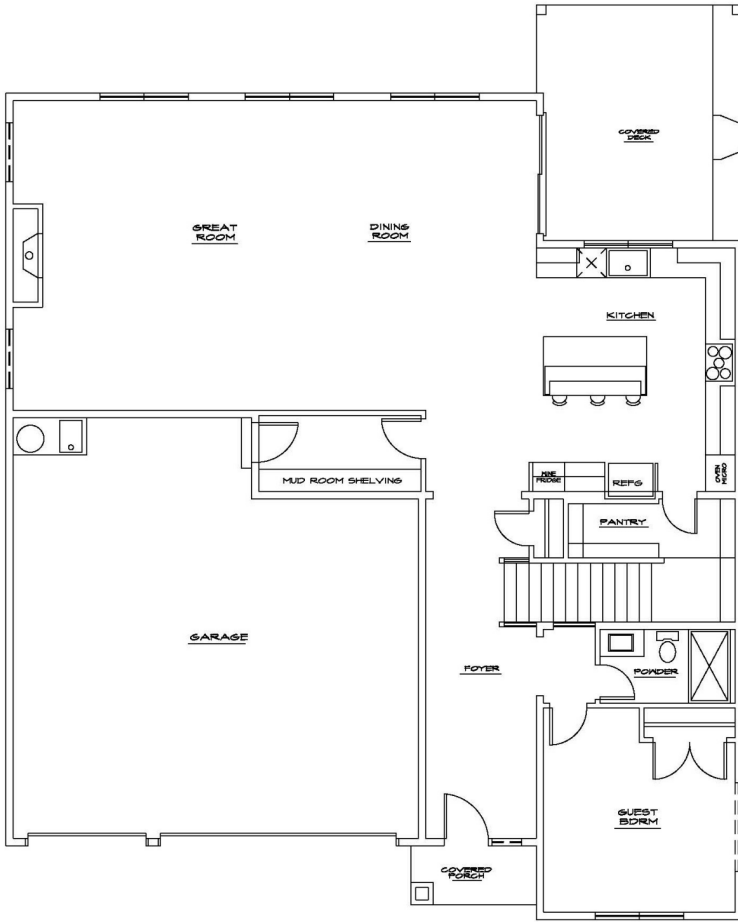

THE MORGAN

3,653 Square Feet • 4 Bedrooms • 2.75 Baths