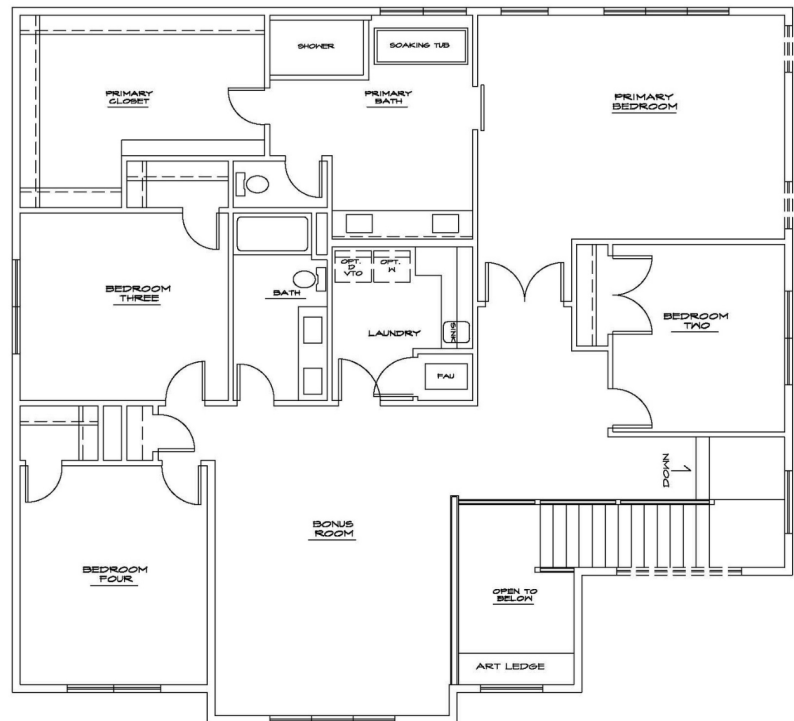

THE MORGAN

3,653 Square Feet • 4 Bedrooms • 2.75 Baths