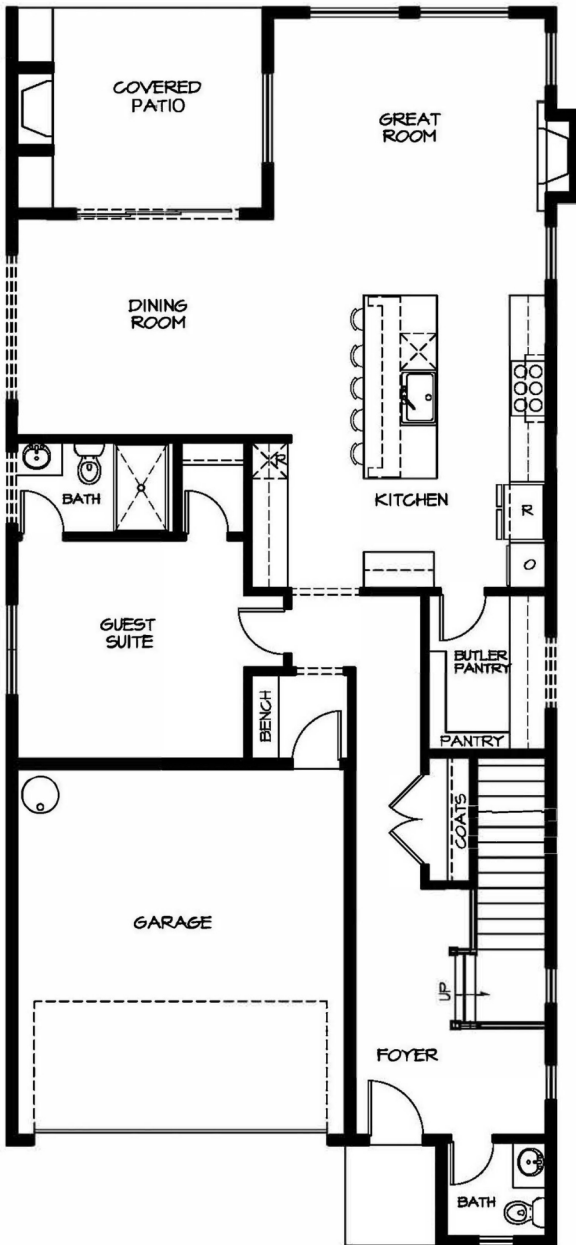

# THE VERMONT A

3,271 Square Feet • 5 Bedrooms • 4 Baths

For reference only; actual floorplan may vary. Seller reserves right to make changes without notice.